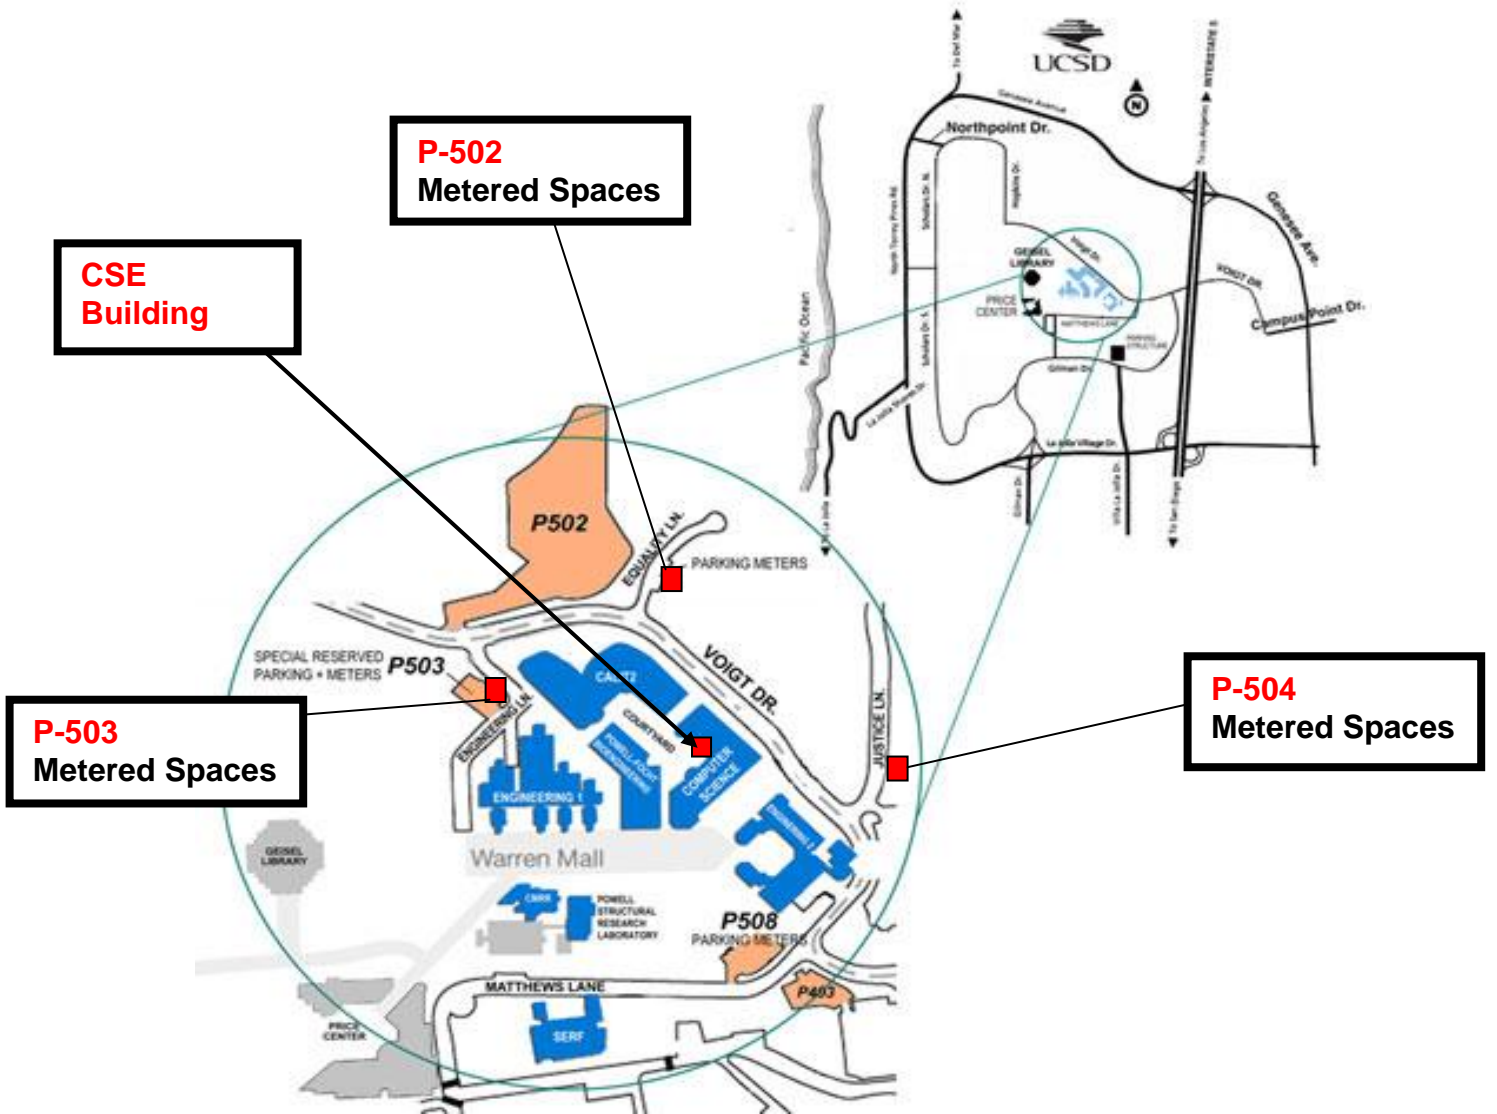

Directions to CSE Building

Computer Science Engineering (CSE) Bldg

Dr. Yuvraj Agarwal -- CSE, Room 2116 (2nd Floor).
Dr. Rajesh Gupta -- CSE, Room 2120 (2nd Floor).

Office Phone: (858) 822-5887
Office Phone: (858) 822-4391

SYNERGY Lab -- CSE Room 2111, 2113
MESL Lab: -- CSE Room 2150

Lab Phone: (858) 534-5197
Lab Phone: (858) 534-9895

Directions from 5 Freeway:

Exit at **Genessee** and proceed **west**
Turn **left** on **North Torrey Pines Road**
Turn **left** on **North Point Drive**
Bear **right** onto **Hopkins Drive**
Turn **left** on **Voigt Drive**